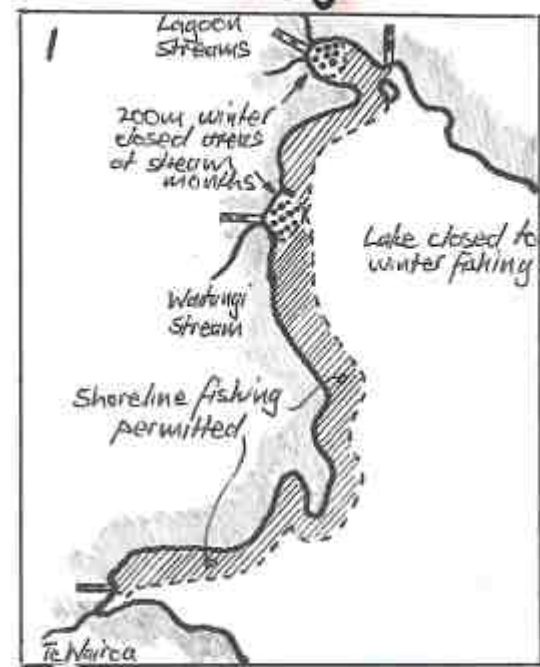

WINTER SHORELINE FISHING AREAS

These maps show the areas on Lakes Rotoiti, Tarawera and Okataina that are open to shoreline fishing all year round. All areas are marked at their boundaries by black, yellow and white striped poles. The map of Rotoma shows the areas that are closed to all fishing in the winter (July 1 - September 30).