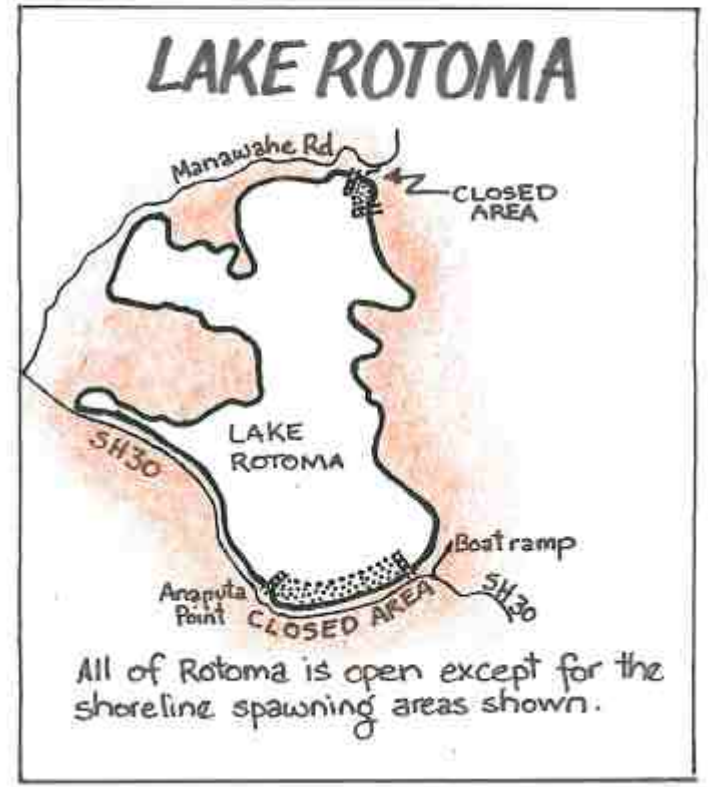

WINTER SHORELINE FISHING AREAS

These maps show the areas on Lakes Rotoiti, Tarawera and Okataina that are open to shoreline fishing all year round. All areas are marked at their boundaries by black, yellow and white striped poles. The map of Rotoma shows the areas that are closed to all fishing in the winter (July 1 - September 30).

Fish & Game New Zealand - Eastern
 07-357 5501
 or 0800 LICENCE : 542362
 0800 POACHING : 762224
 website: fishandgame.org.nz

All of Rotoma is open except for the shoreline spawning areas shown.