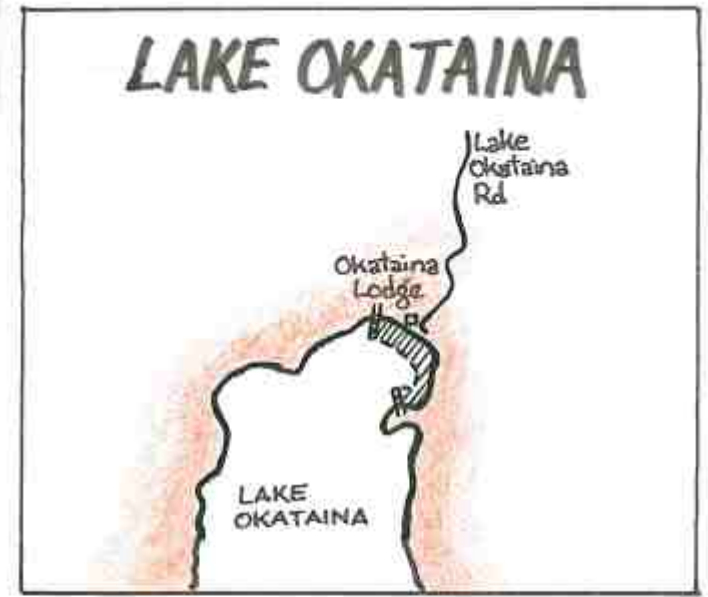

WINTER SHORELINE FISHING AREAS

These maps show the areas on Lakes Rotoiti, Tarawera and Okataina that are open to shoreline fishing all year round. All areas are marked at their boundaries by black, yellow and white striped poles. The map of Rotoma shows the areas that are closed to all fishing in the winter (July 1 - September 30).

Fish & Game New Zealand - Eastern
 07-357 5501
 or 0800 LICENCE : 542362
 0800 POACHING : 762224
 website: fishandgame.org.nz

All of Rotoma is open except for the shoreline spawning areas shown.