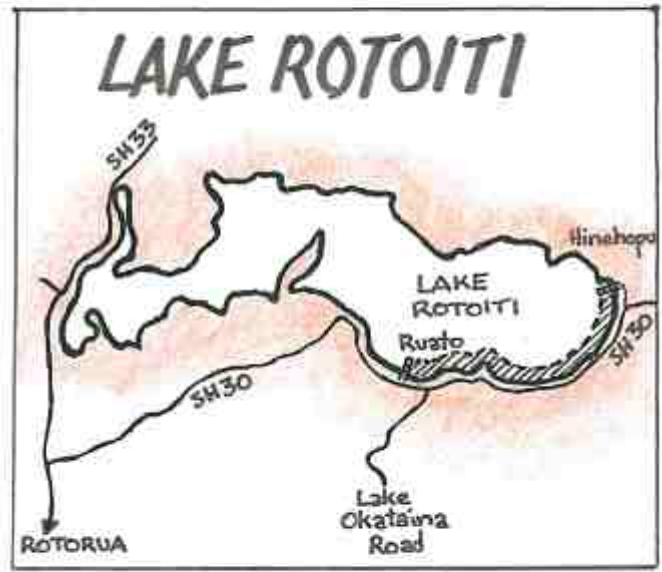

WINTER SHORELINE FISHING AREAS

These maps show the areas on Lakes Rotoiti, Tarawera and Okataina that are open to shoreline fishing all year round. All areas are marked at their boundaries by black, yellow and white striped poles. The map of Rotoma shows the areas that are closed to all fishing in the winter (July 1 - September 30).

Fish & Game New Zealand - Eastern
 07-357 5501
 or 0800 LICENCE : 542362
 0800 POACHING : 762224
 website: fishandgame.org.nz

All of Rotoma is open except for the shoreline spawning areas shown.